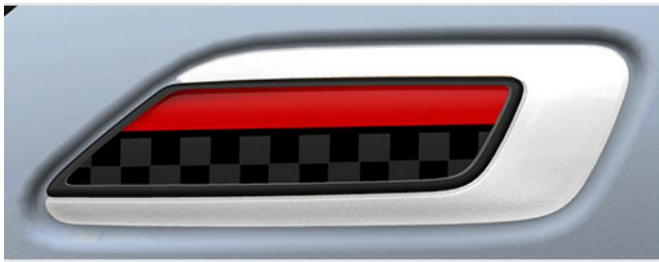

Product information

Original MINI accessories

Decorative panel set with pad (Side scuttles)

MINI Clubman (F54)

Product description Now

it is also available for the new MINI Clubman. The colorful side scuttles (decorative panel set with pad) have become an integral part of MINI.

The standard components in the side indicators are replaced with the colorful accessory side scuttles and there they are, the special accents in the side view. The designs are optimally coordinated with the graphics of the exterior mirror caps and complement them perfectly.

Gold Jack

Decorative panel set with pad (side scuttles) MINI Clubman (F54)

Checkered flag black/white

Checkered flag black/grey

JCW Pro

scope of delivery

1 set of decorative trim set with pad (side scuttles) left/right

A notice:

A TÜV registration is not necessary. All components are already homologated with the entire vehicle.

Installation time

approx. 0.33 hours

Installation instructions

01 29 2 411 162

Part number

designation	Availability/	Part number
Decorative panel set with pad (side scuttles)		
Union Jack	from 07/2015	51 13 2 365 733
Blackjack	from 07/2015	51 13 2 365 734
Gold Jack	from 07/2015	51 13 2 365 735
Checkered flag black/white	from 07/2015	51 13 2 365 736
Checkered flag black/grey	from 07/2015	51 13 2 365 737
JCW Pro	from 07/2015	51 13 2 365 738